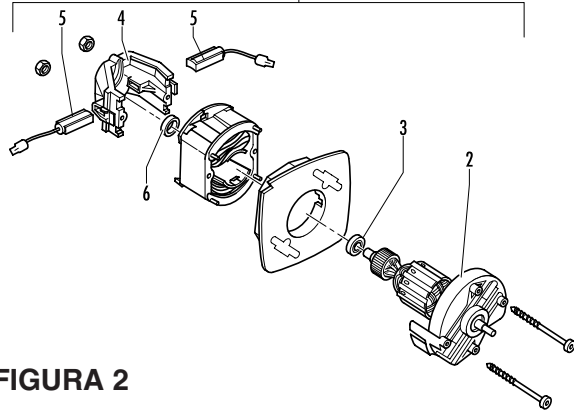

brand	PARTNER

date	SEPT/03	SHEET 1/2

Model	Prefix
P1640	01

Product number
953900173

FIGURA 2